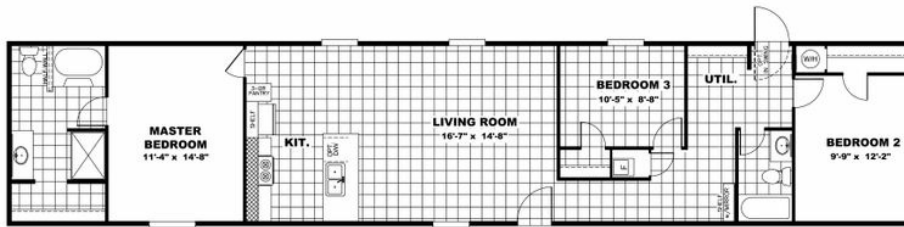

VICTORY PLUS

VICTORY PLUS Model number: 47TRS16763AH20

3 beds • 2 baths • 1216 sq.ft. • 16' width • 76' depth

Our home building facilities invest in continuous product and process improvements. Plans, dimensions, features, materials, specifications and availability are subject to change without notice or obligation. Renderings and floor plans are representative likenesses of our homes and may differ from the actual homes. We invite you to tour a Home Center near you and inspect the highest value in quality housing available or call (850) 981-9100 to speak with a Home Consultant. Copyright 2017, CMH. All rights reserved.

<https://www.freedomhomesinflorida.com>

FREEDOM HOMES-MILTON

8206 HWY 87 S
MILTON, FL 32583

Monday - Thursday: 9am - 6pm
Friday: 9am - 6pm
Saturday: 9am - 5pm
Sunday: Closed

(850) 981-9100